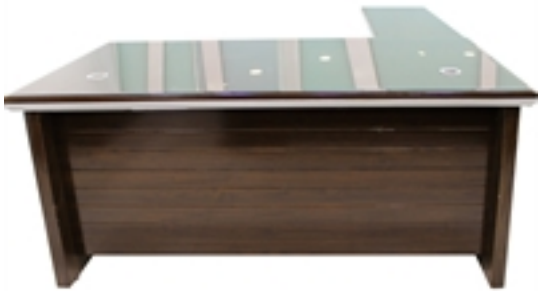

Price: 41218.00 INR

SKU: 0016239