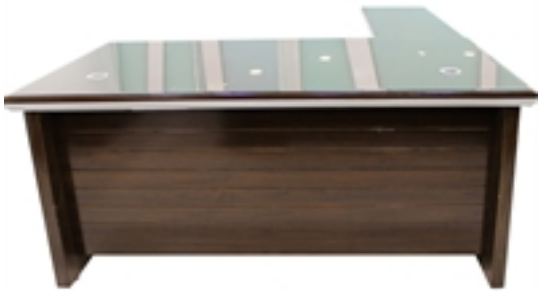

Made of : Engineered Wood

Finish: Glossy Lamination

2.1. SR/BT-JB2019(DICKSON- 2)1.8MOFFI.TAB

Price: 39679.00 INR

SKU: 0017269

3. SR/DC-8316; OFFICE TABLE 1.6M

A perfect addition to your office setting, this executive desk provides with an elegant style. Designed and structured with a corporate touch to it with a lot of storage space. This desk consists of a table, credenza and pedestal. The desk can be separately used as well. The storage space consists of two drawers and the credenza has the appropriate space for keeping your computer and shelves for storing other materials. Separating the desk from its two parts is not difficult as the two columns have wheels beneath for the easy movement of the material.

Made of : Engineered Wood Finish: Glossy Lamination

3.1. SR/DC-8316;OFFICE/TAB;1.6;

Price: 41218.00 INR

SKU: 0016239

4. SR/YF-005 MILLER; EXECUTIVE TABLE 1.6M

A perfect addition to your office setting, this executive desk provides with an elegant style. Designed and structured with a corporate touch to it with a lot of storage space. This desk consists of a table, credenza and pedestal. The desk can be separately used as well. The storage space consists of two drawers and the credenza has the appropriate space for keeping your computer and shelves for storing other materials. Separating the desk from its two parts is not difficult as the two columns have wheels beneath for the easy movement of the material.