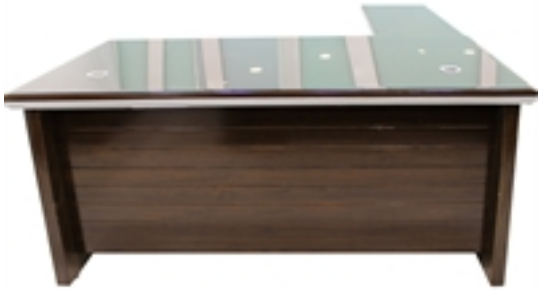

Made of : Engineered Wood

Finish: Glossy Lamination

2.1. SR/BT-JB2019(DICKSON- 2)1.8MOFFI.TAB

Price: 39679.00 INR

SKU: 0017269

3. SR/DC-8316; OFFICE TABLE 1.6M

A perfect addition to your office setting, this executive desk provides with an elegant style. Designed and structured with a corporate touch to it with a lot of storage space. This desk consists of a table, credenza and pedestal. The desk can be separately used as well. The storage space consists of two drawers and the credenza has the appropriate space for keeping your computer and shelves for storing other materials. Separating the desk from its two parts is not difficult as the two columns have wheels beneath for the easy movement of the material.

Made of : Engineered Wood Finish: Glossy Lamination

3.1. SR/DC-8316;OFFICE/TAB;1.6;

Price: 41218.00 INR

SKU: 0016239

4. SR/YF-005 MILLER; EXECUTIVE TABLE 1.6M

A perfect addition to your office setting, this executive desk provides with an elegant style. Designed and structured with a corporate touch to it with a lot of storage space. This desk consists of a table, credenza and pedestal. The desk can be separately used as well. The storage space consists of two drawers and the credenza has the appropriate space for keeping your computer and shelves for storing other materials. Separating the desk from its two parts is not difficult as the two columns have wheels beneath for the easy movement of the material.