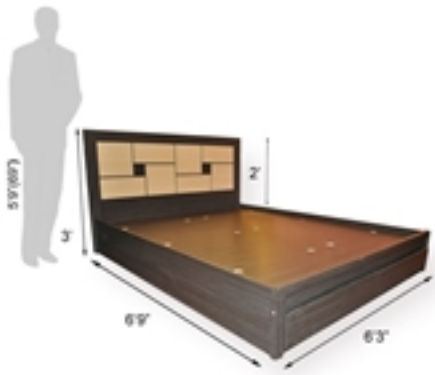

14. RL-GA11503; QUEEN BED

This bed is an excellent choice for homes with a modern theme. The headboard is designed with light colored square boxes that add as a contrast to the original dark shade of the bed making the look very appealing. The bed consists of two drawers to store in all your bed linens, blankets etc. Made of : Crafted with pre-laminated particle board, this piece of furniture provides with a long-time usage. Finish: Lamination Dimensions : @Bed King Size: 6'9"(Length) x 6'2"(Foot Board Width) x 3'(Full Height) x 2'(Head Board) x 1'(Leg Board Height) x 1'(Side Mattress support Height) Bed Queen Size: 6'6"(Length) x 5'3"(Foot Board Width) x 3'(Full Height) x 2'(Head Board) x 1'(Leg Board Height) x 1'(Side Mattress support Height)

@

14.1. Unnamed product variant

Price: 41235.00 INR

SKU: 0014304