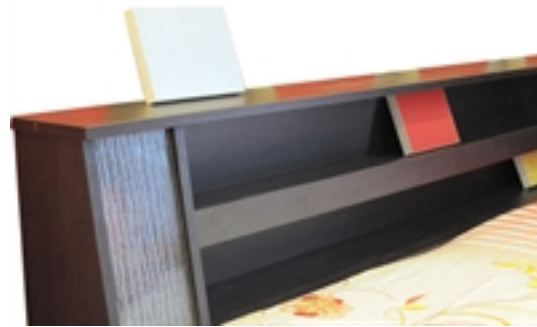

6. RL/GA-1402 DOUBLE BED

Add a wow-factor in your bedroom with the grand yet elegant king size bed. The headboard has two rows of space to keep some nice designer items to make the bed look even more striking. One can keep photo frames, small night lamp, some night time reading books etc on the space provided at the top of the headboard or beneath it. The two sides of the headboard has glass sections. The bed has hydraulic storage system for keeping all your bedding essentials. The hydraulic system is very user friendly. Made of : Crafted with pre-laminated particle board, this piece of furniture provides with a long-time usage. Finish: Laminated Dimensions : @Bed Queen Size: 7'4"(Length) x 5'4"(Foot Board Width) x 2'11"(Full Height) x 1'8"(Head Board) x 1'4"(Leg Board Height) x 1'3"(Side Mattress support Height) x 7"(Head Board Storage Depth)

6.1. Unnamed product variant

Price: 38073.00 INR

SKU: 00009272