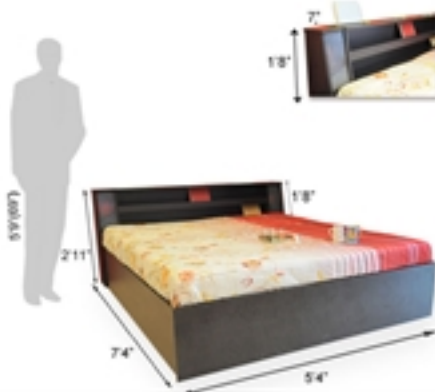

Made of:@ Crafted with Wrought Iron, this double bed provides a long lasting usage and also it adds elegance to your home d&eacute;cor.@

Size : 205.2 x 158.7 x 96.5 CM

Made of: Crafted beautifully with Wrought Iron, this double bed comes with long lasting usages.

Size : 154.4 x 159.4 x 91.4 CM

## 5. DG/YX-328 DOUBLE BED

The simple striking style of this king size bed can work with almost any type of decor. The bed has a long headboard with simple design, the three gold buckle like design catches all the attraction. . The bed has a slightly curved headboard which ensures comfort when reclining and sitting on this bed. Made of : Crafted with engineered wood, this piece of furniture provides with a long-time usage. Finish: PVC Laminated Dimensions : @Bed Queen Size: 7'1"(Length) x 5'1"(Foot Board Width) x 3'6"(Full Height) x 2'3"(Head Board Height) x 1'3"(Leg Board Height) x 1'3"(Side Mattress support Height)

## 6. RL/GA-1402 DOUBLE BED

Add a wow-factor in your bedroom with the grand yet elegant king size bed. The headboard has two rows of space to keep some nice designer items to make the bed look even more striking. One can keep photo frames, small night lamp, some night time reading books etc on the space provided at the top of the headboard or beneath it. The two sides of the headboard has glass sections. The bed has hydraulic storage system for keeping all your bedding essentials. The hydraulic system is very user friendly. Made of : Crafted with pre-laminated particle board, this piece of furniture provides with a long-time usage. Finish: Laminated Dimensions : @Bed Queen Size: 7'4"(Length) x 5'4"(Foot Board Width) x 2'11"(Full Height) x 1'8"(Head Board) x 1'4"(Leg Board Height) x 1'3"(Side Mattress support Height) x 7"(Head Board Storage Depth)