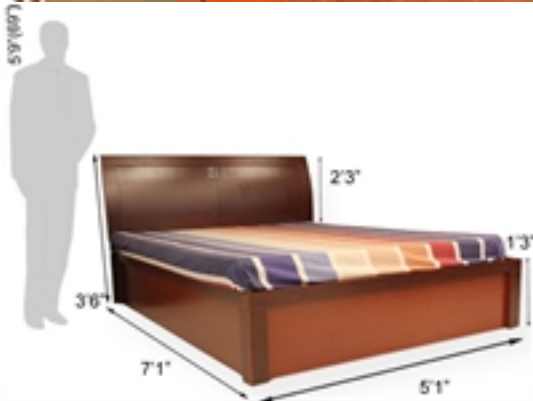

Made of:@ Crafted with Wrought Iron, this double bed provides a long lasting usage and also it adds elegance to your home décor.@

Size : 205.2 x 158.7 x 96.5 CM

2.1. Unnamed product variant

Price: 8340.00 INR

Finish: Lamination

11.1. WS-ULTIMA KING SIZE;1.8 BED

Price: 61950.00 INR

SKU: 0015080

12. DG/YX-328 DOUBLE BED

The simple striking style of this king size bed can work with almost any type of decor. The bed has a long headboard with simple design, the three gold buckle like design catches all the attraction. . The bed has a slightly curved headboard which ensures comfort when reclining and sitting on this bed. Made of : Crafted with engineered wood, this piece of furniture provides with a long-time usage. Finish: PVC Laminated Dimensions : @Bed Queen Size: 7'1"(Length) x 5'1"(Foot Board Width) x 3'6"(Full Height) x 2'3"(Head Board Height) x 1'3"(Leg Board Height) x 1'3"(Side Mattress support Height)

12.1. Unnamed product variant

Price: 32957.00 INR

SKU: 0003548

13. RL-GA1402 DOUBLE BED

Add a wow-factor in your bedroom with the grand yet elegant king size bed. The headboard has two rows of space to keep some nice designer items to make the bed look even more striking. One can keep photo frames, small night lamp, some night time reading books etc on the space provided at the top of the headboard or beneath it. The two sides of the headboard has glass sections The bed has hydraulic storage system for keeping all your bedding essentials. The hydraulic system is very user friendly. Made of : Crafted with pre-laminated particle board, this piece of furniture provides with a long-time usage. Finish: Laminated Dimensions : @Bed Queen Size: 7'4"(Length) x 5'4"(Foot Board Width) x 2'11"(Full Height) x 1'8"(Head Board) x 1'4"(Leg Board Height) x 1'3"(Side Mattress support Height) x 7"(Head Board Storage Depth)