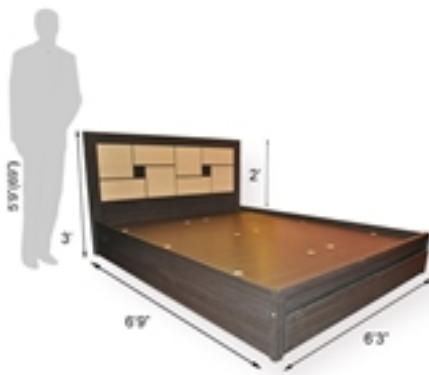

8. RL/GA-11503 DOUBLE BED

This bed is an excellent choice for homes with a modern theme. The headboard is designed with light colored square boxes that add as a contrast to the original dark shade of the bed making the look very appealing. The bed consists of two drawers to store in all your bed linens, blankets etc. Made of : Crafted with pre-laminated particle board, this piece of furniture provides with a long-time usage. Finish: Lamination Dimensions : @Bed King Size: 6'9"(Length) x 6'2"(Foot Board Width) x 3'(Full Height) x 2'(Head Board) x 1'(Leg Board Height) x 1'(Side Mattress support Height) Bed Queen Size: 6'6"(Length) x 5'3"(Foot Board Width) x 3'(Full Height) x 2'(Head Board) x 1'(Leg Board Height) x 1'(Side Mattress support Height)

@

8.1. Unnamed product variant

Price: 41235.00 INR

SKU: 0014304