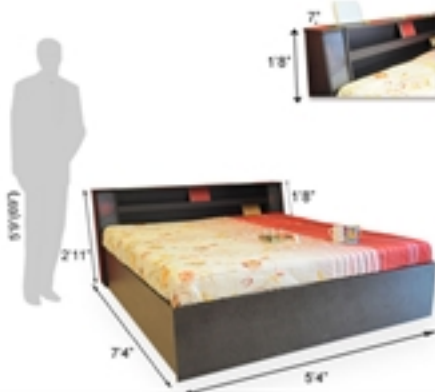

Made of:@ Crafted with Wrought Iron, this double bed provides a long lasting usage and also it adds elegance to your home décor.@

Size : 205.2 x 158.7 x 96.5 CM

2.1. Unnamed product variant

Price: 8340.00 INR

Finish: Lamination

11.1. WS-ULTIMA KING SIZE;1.8 BED

Price: 61950.00 INR

SKU: 0015080

12. DG/YX-328 DOUBLE BED

The simple striking style of this king size bed can work with almost any type of decor. The bed has a long headboard with simple design, the three gold buckle like design catches all the attraction. . The bed has a slightly curved headboard which ensures comfort when reclining and sitting on this bed. Made of : Crafted with engineered wood, this piece of furniture provides with a long-time usage. Finish: PVC Laminated Dimensions : @Bed Queen Size: 7'1"(Length) x 5'1"(Foot Board Width) x 3'6"(Full Height) x 2'3"(Head Board Height) x 1'3"(Leg Board Height) x 1'3"(Side Mattress support Height)

12.1. Unnamed product variant

Price: 32957.00 INR

SKU: 0003548

13. RL-GA1402 DOUBLE BED

Add a wow-factor in your bedroom with the grand yet elegant king size bed. The headboard has two rows of space to keep some nice designer items to make the bed look even more striking. One can keep photo frames, small night lamp, some night time reading books etc on the space provided at the top of the headboard or beneath it. The two sides of the headboard has glass sections The bed has hydraulic storage system for keeping all your bedding essentials. The hydraulic system is very user friendly. Made of : Crafted with pre-laminated particle board, this piece of furniture provides with a long-time usage. Finish: Laminated Dimensions : @Bed Queen Size: 7'4"(Length) x 5'4"(Foot Board Width) x 2'11"(Full Height) x 1'8"(Head Board) x 1'4"(Leg Board Height) x 1'3"(Side Mattress support Height) x 7"(Head Board Storage Depth)