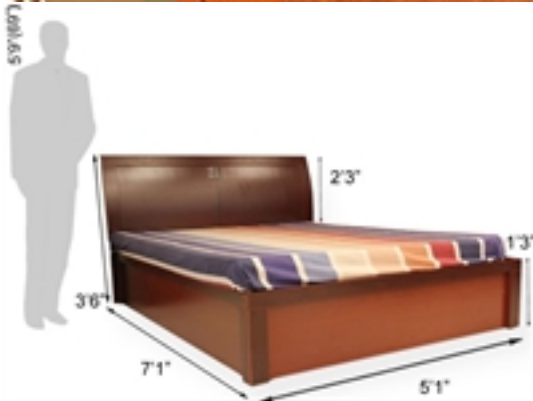

Made of:@ Crafted with Wrought Iron, this double bed provides a long lasting usage and also it adds elegance to your home d&eacute;cor.@

Size : 205.2 x 158.7 x 96.5 CM

Made of: Crafted beautifully with Wrought Iron, this double bed comes with long lasting usages.

Size : 154.4 x 159.4 x 91.4 CM

## 5. DG/YX-328 DOUBLE BED

The simple striking style of this king size bed can work with almost any type of decor. The bed has a long headboard with simple design, the three gold buckle like design catches all the attraction. . The bed has a slightly curved headboard which ensures comfort when reclining and sitting on this bed. Made of : Crafted with engineered wood, this piece of furniture provides with a long-time usage. Finish: PVC Laminated Dimensions : @Bed Queen Size: 7'1"(Length) x 5'1"(Foot Board Width) x 3'6"(Full Height) x 2'3"(Head Board Height) x 1'3"(Leg Board Height) x 1'3"(Side Mattress support Height)

## 6. RL/GA-1402 DOUBLE BED

Add a wow-factor in your bedroom with the grand yet elegant king size bed. The headboard has two rows of space to keep some nice designer items to make the bed look even more striking. One can keep photo frames, small night lamp, some night time reading books etc on the space provided at the top of the headboard or beneath it. The two sides of the headboard has glass sections. The bed has hydraulic storage system for keeping all your bedding essentials. The hydraulic system is very user friendly. Made of : Crafted with pre-laminated particle board, this piece of furniture provides with a long-time usage. Finish: Laminated Dimensions : @Bed Queen Size: 7'4"(Length) x 5'4"(Foot Board Width) x 2'11"(Full Height) x 1'8"(Head Board) x 1'4"(Leg Board Height) x 1'3"(Side Mattress support Height) x 7"(Head Board Storage Depth)