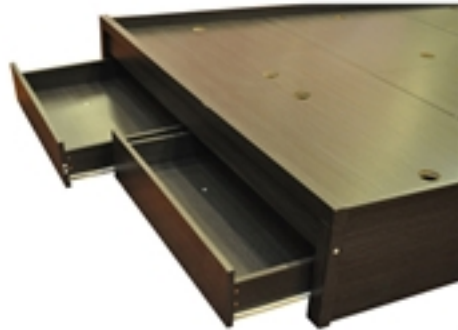

14. RL-GA11503; QUEEN BED

This bed is an excellent choice for homes with a modern theme. The headboard is designed with light colored square boxes that add as a contrast to the original dark shade of the bed making the look very appealing. The bed consists of two drawers to store in all your bed linens, blankets etc. Made of : Crafted with pre-laminated particle board, this piece of furniture provides with a long-time usage. Finish: Lamination Dimensions : @Bed King Size: 6'9"(Length) x 6'2"(Foot Board Width) x 3'(Full Height) x 2'(Head Board) x 1'(Leg Board Height) x 1'(Side Mattress support Height) Bed Queen Size: 6'6"(Length) x 5'3"(Foot Board Width) x 3'(Full Height) x 2'(Head Board) x 1'(Leg Board Height) x 1'(Side Mattress support Height)

@

14.1. Unnamed product variant

Price: 41235.00 INR

SKU: 0014304