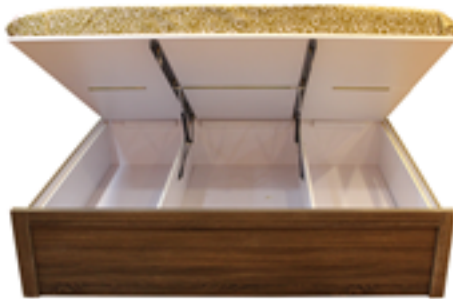

2. UW-2702 PACIFIC;1.8 KING BED

This Bedroom set has a brilliant look with a rich and elegant touch to it. Featuring a comfortable large bed that assures of a good night's sleep. Integrated with an easy to use hydraulic storage, this bed lets you store all your extra bed linen in one place. Keep your money, jewelry, clothes and other precious items safe in the spacious 3-door wardrobe. Provided with a full-length mirror with a side table that helps you store your make up essentials. It also comes with a stool to sit comfortably while getting dressed. The nightstand can be used to keep all your bedtime needs at easy reach. Made of: Intricately crafted with engineered wood, this furniture set is sure to serve you for years together. High-grade hardware fittings have been used for longevity and ease of use. Now the Bed is available with the Hydraulic system