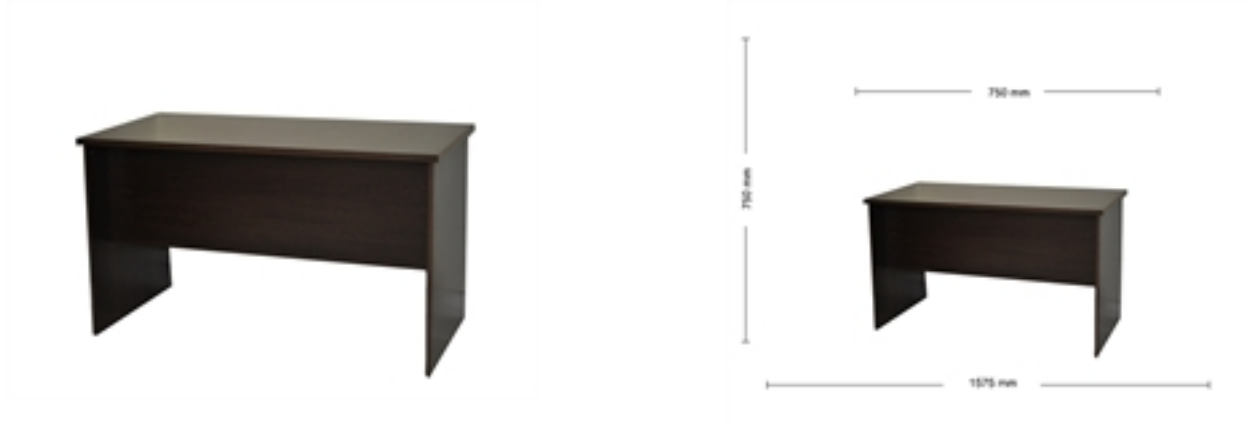

9. RV-W1575A EXECUTIVE TABLE

Simple in its construction, this unit has enough space to keep in all your important files and other office essentials. The desk can be used for reading and writing purpose. The bright attractive color makes it blend in with any other furniture. Made of : @Crafted with pre-laminated particle board, this piece of furniture is sturdy and highly durable. Finish: Lamination Dimensions : MANAGERIAL DESK; 1575 W X 750 D X 750 H MM