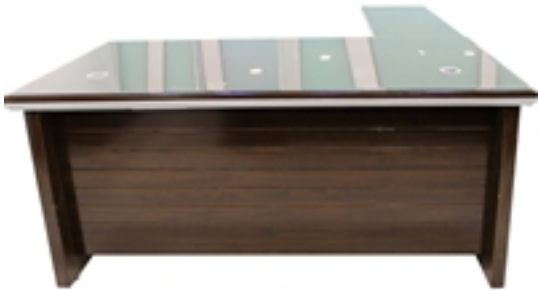

1.1. SR/DC-8316;OFFICE/TAB;1.6;

Price: 41218.00 INR

SKU: 0016239