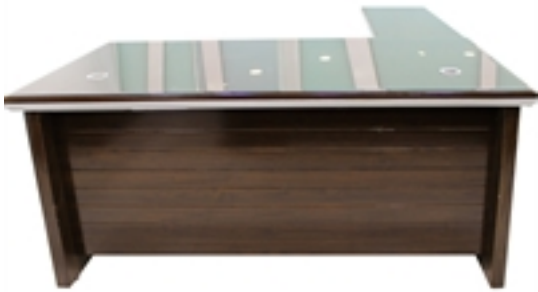

## 1. SR/DC-8316; OFFICE TABLE 1.6M

A perfect addition to your office setting, this executive desk provides with an elegant style. Designed and structured with a corporate touch to it with a lot of storage space. This desk consists of a table, credenza and pedestal. The desk can be separately used as well. The storage space consists of two drawers and the credenza has the appropriate space for keeping your computer and shelves for storing other materials. Separating the desk from its two parts is not difficult as the two columns have wheels beneath for the easy movement of the material.

Made of: Engineered Wood Finish: Glossy Lamination Dimension: @ 160 (H) X 80 (W) X 76 (D) cm

## 2. SR/YF-005(MILLER);1.6 EXECUTIVE TAB

A perfect addition to your office setting, this executive desk provides with an elegant style. Designed and structured with a corporate touch to it with a lot of storage space. This desk consists of a table, credenza and pedestal. The desk can be separately used as well. The storage space consists of two drawers and the credenza has the appropriate space for keeping your computer and shelves for storing other materials. Separating the desk from its two parts is not difficult as the two columns have wheels beneath for the easy movement of the material.

## 9. RV-W1575A EXECUTIVE TABLE

Simple in its construction, this unit has enough space to keep in all your important files and other office essentials. The desk can be used for reading and writing purpose. The bright attractive color makes it blend in with any other furniture. Made of : @Crafted with pre-laminated particle board, this piece of furniture is sturdy and highly durable. Finish: Lamination Dimensions : MANAGERIAL DESK; 1575 W X 750 D X 750 H MM